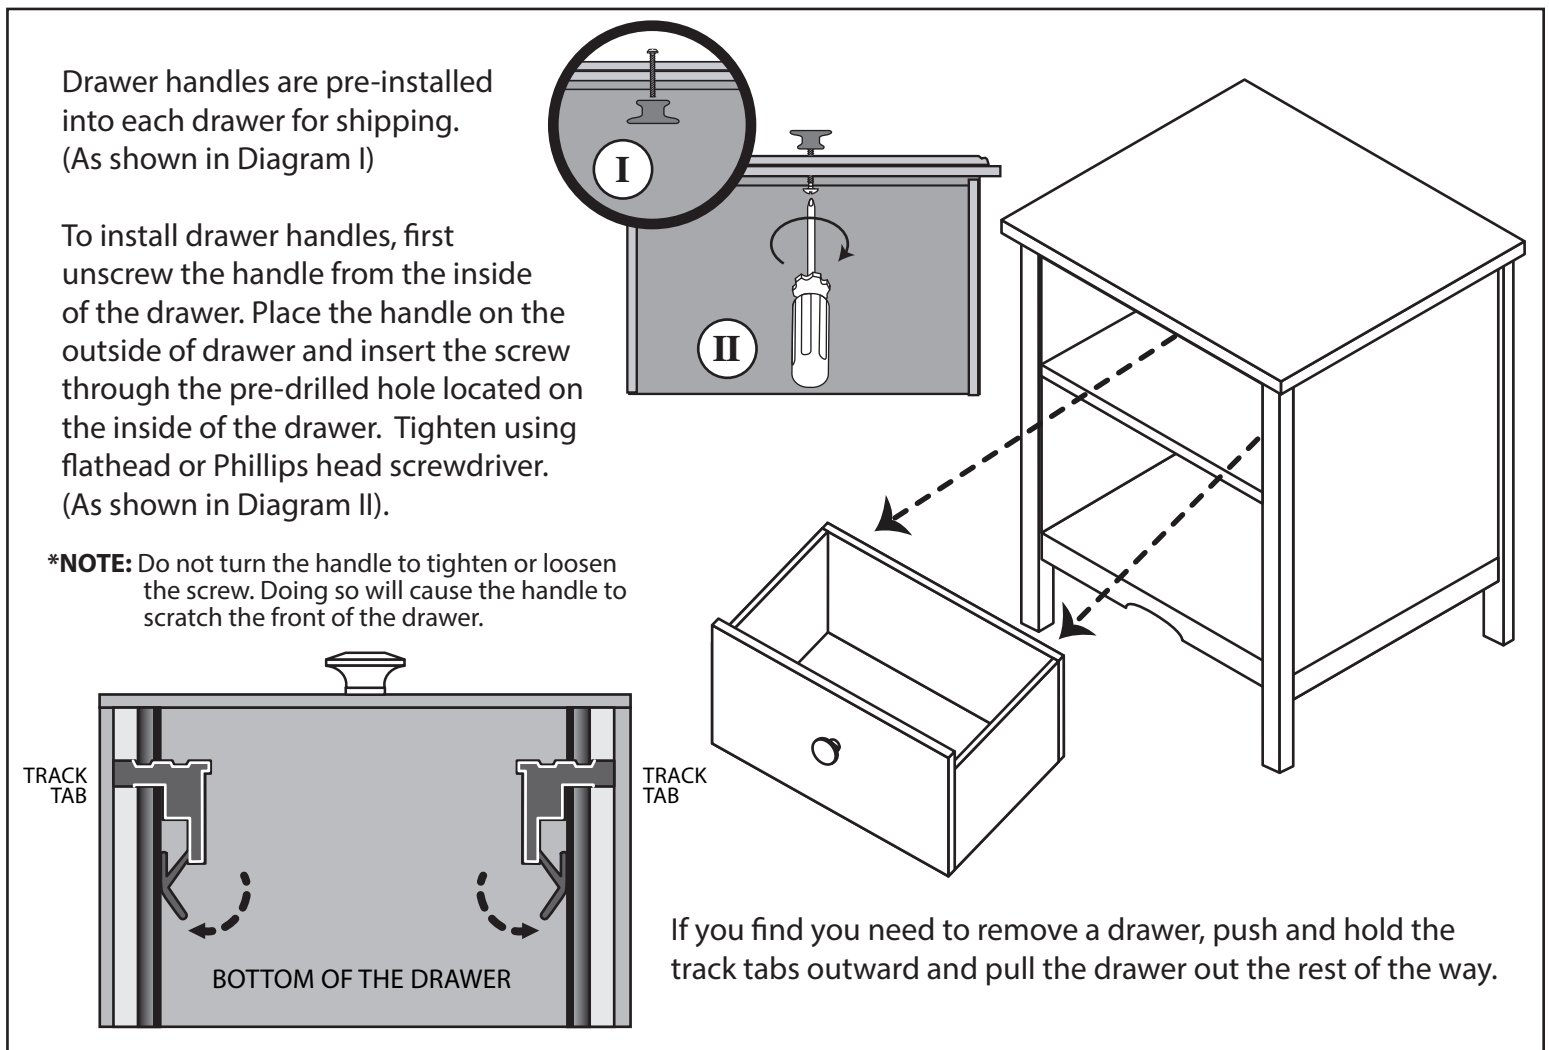

Cameron / Gabriel / Seneca / Tyler Nightstand

5332: SE-1D-NS-CO

5333: SE-1D-NS-NB

5334: SE-1D-NS-WH

Congratulations on the purchase of your Cameron / Gabriel / Seneca / Tyler nightstand. This nightstand has been crafted to the highest standards of quality and safety and will give you many years of enjoyment and practical use.

This nightstand is a natural wood product and has been finished with stain and lacquer. There will be variations in color and grain, and minor wood grain checking may occur. This is normal and does not compromise the integrity of your nightstand. Variation in the character of this piece is integral to its beauty and distinguishes it from lower quality composite materials.

Assembly is quite simple and requires only a Phillips head screwdriver. Assembly will be most easily accomplished if you take the time to carefully sort the hardware and familiarize yourself with the function of each piece.

If you should require assistance with assembly, part replacement or any other matter, contact the toll-free Epoch Design Service Center from anywhere in the Continental United States, Monday through Friday, 9 AM – 5 PM Pacific Standard Time at 1-800-589-7990. You may also email your request or comments to info@epochbydesign.com and a service representative will respond.

Thank you and Enjoy

HAVE QUESTIONS OR CONCERNS? CALL US FIRST: 1-800-589-7990

Copyright © 2018 Epoch Design™ All rights reserved