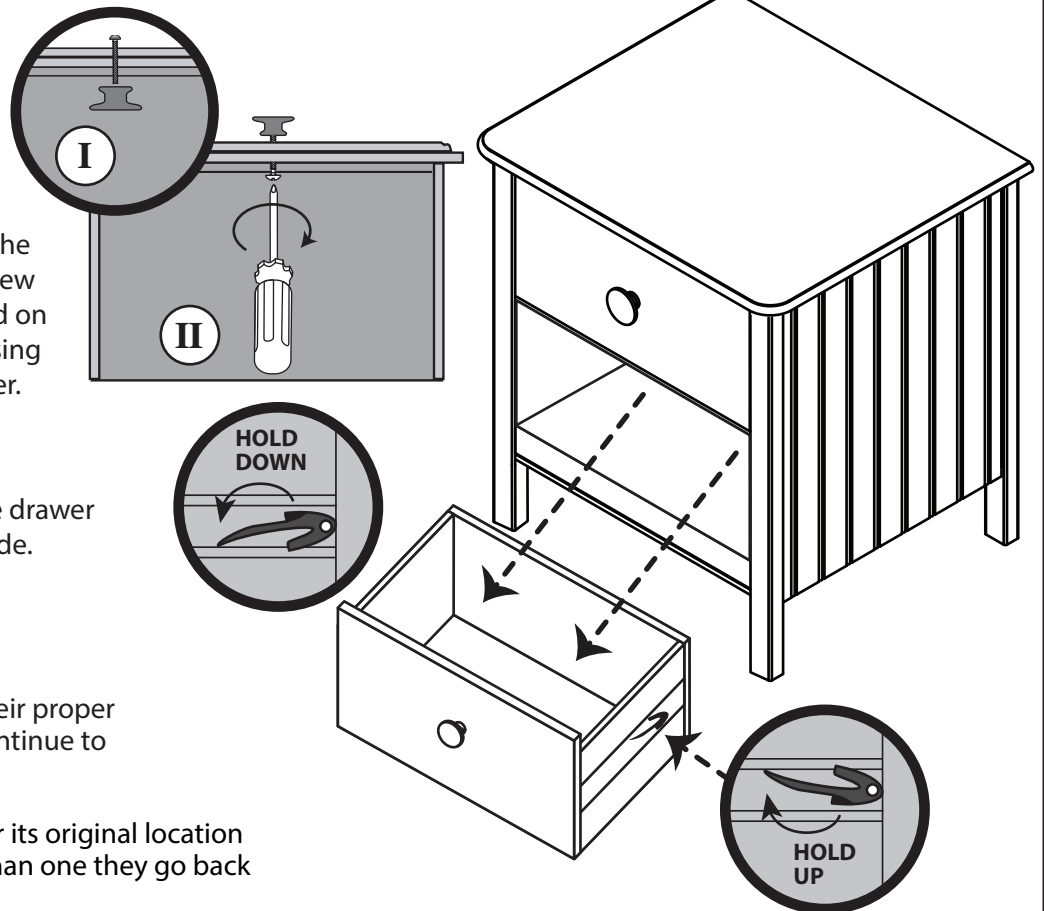

Drawer handles are pre-installed into each drawer for shipping. (As shown in Diagram I)

To install drawer handles, first unscrew the handle from the inside of the drawer. Place the handle on the outside of drawer and insert the screw through the pre-drilled hole located on the inside of the drawer. Tighten using flat head or Phillips head screwdriver. (As shown in Diagram II).

To remove drawers, fully extend the drawer and locate the track tabs on each side.

Push and hold both track tabs in their proper positions at the same time, then continue to remove the drawer.

NOTE: Each drawer is made only for its original location so make sure if you remove more than one they go back in the proper order.