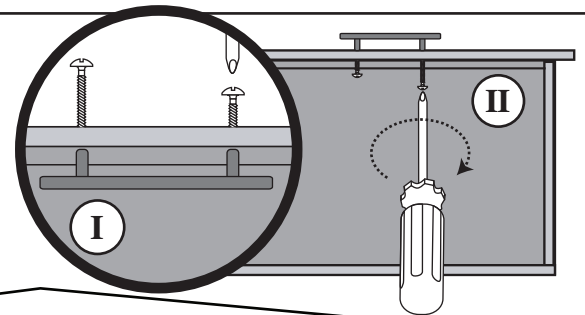

*NOTE: Each drawer is manufactured specifically for its original location, so if you remove more than one make sure they are returned to their place in the proper order.

If you should require assistance with assembly, part replacement or any other matter, contact the toll-free Epoch Design Service Center from anywhere in the Continental United States, Monday through Friday, 9 AM – 5 PM Pacific Standard Time at 1-800-589-7990. You may also email your request or comments to info@epochbydesign.com and a service representative will respond.

Thank you and Enjoy

HAVE QUESTIONS OR CONCERNS? CALL US FIRST: 1-800-589-7990

Copyright © 2018 Epoch Design™ All rights reserved