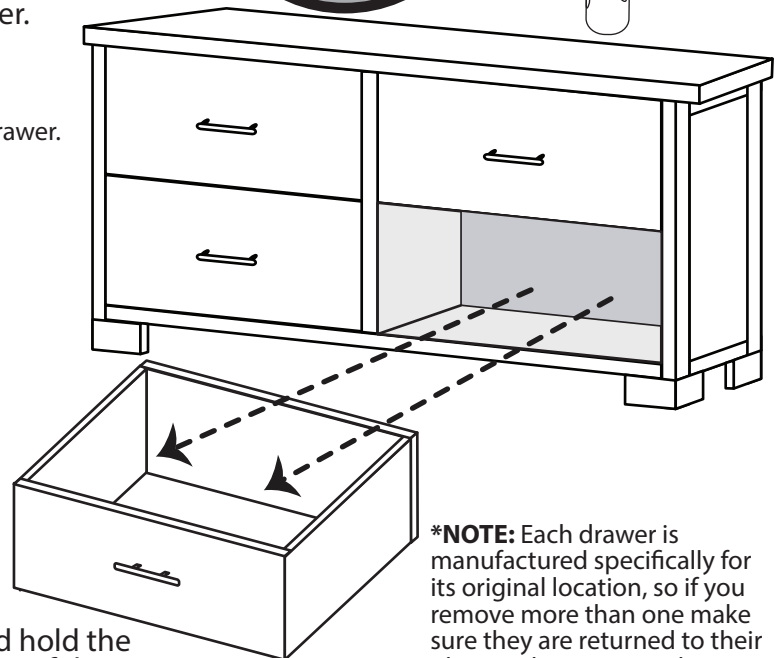

Assembly is quite simple and requires only a flat head or Phillips head screwdriver. The use of a power drill with Phillips head attachment is helpful but not necessary. Assembly will be most easily accomplished if you take the time to carefully sort the hardware and familiarize yourself with the function of each piece.

Drawer handles are pre-installed into each drawer for shipping.
(As shown in Diagram I)

To install the drawer handles, first unscrew the handle from the inside of the drawer. Place the handle on the outside of the drawer and insert the screws through the pre-drilled holes located on the inside of the drawer. Tighten using flat head or Phillips head screwdriver.
(As shown in Diagram II).

***NOTE:** Do not turn the handle to tighten or loosen the screws. Doing so will cause the handle to scratch the front of the drawer.

If you find you need to remove a drawer, push and hold the track tabs outward and pull the drawer out the rest of the way.