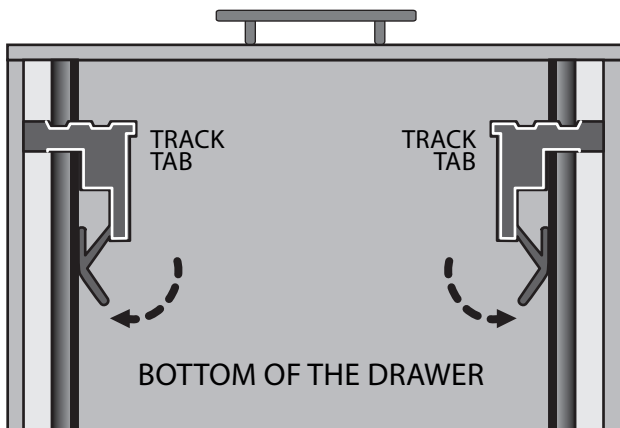

Nara 4 Drawer Lowboy Dresser

5367: NR-LB-DR-BN

Congratulations on the purchase of your Nara 4 drawer Lowboy dresser. This dresser has been crafted to the highest standards of quality and safety and will give you many years of enjoyment and practical use.

Since this dresser is a natural bamboo product there will be variations in color and grain, and minor wood grain checking may occur. This is normal and does not compromise the integrity of your dresser. Variation in the character of this piece is integral to its beauty and distinguishes it from lower quality composite materials.

Assembly is quite simple and requires only a flat head or Phillips head screwdriver. The use of a power drill with Phillips head attachment is helpful but not necessary. Assembly will be most easily accomplished if you take the time to carefully sort the hardware and familiarize yourself with the function of each piece.

Drawer handles are pre-installed into each drawer for shipping.
(As shown in Diagram I)

To install the drawer handles, first unscrew the handle from the inside of the drawer. Place the handle on the outside of the drawer and insert the screws through the pre-drilled holes located on the inside of the drawer. Tighten using flat head or Phillips head screwdriver.
(As shown in Diagram II).

*NOTE: Do not turn the handle to tighten or loosen the screws. Doing so will cause the handle to scratch the front of the drawer.

If you find you need to remove a drawer, push and hold the track tabs outward and pull the drawer out the rest of the way.