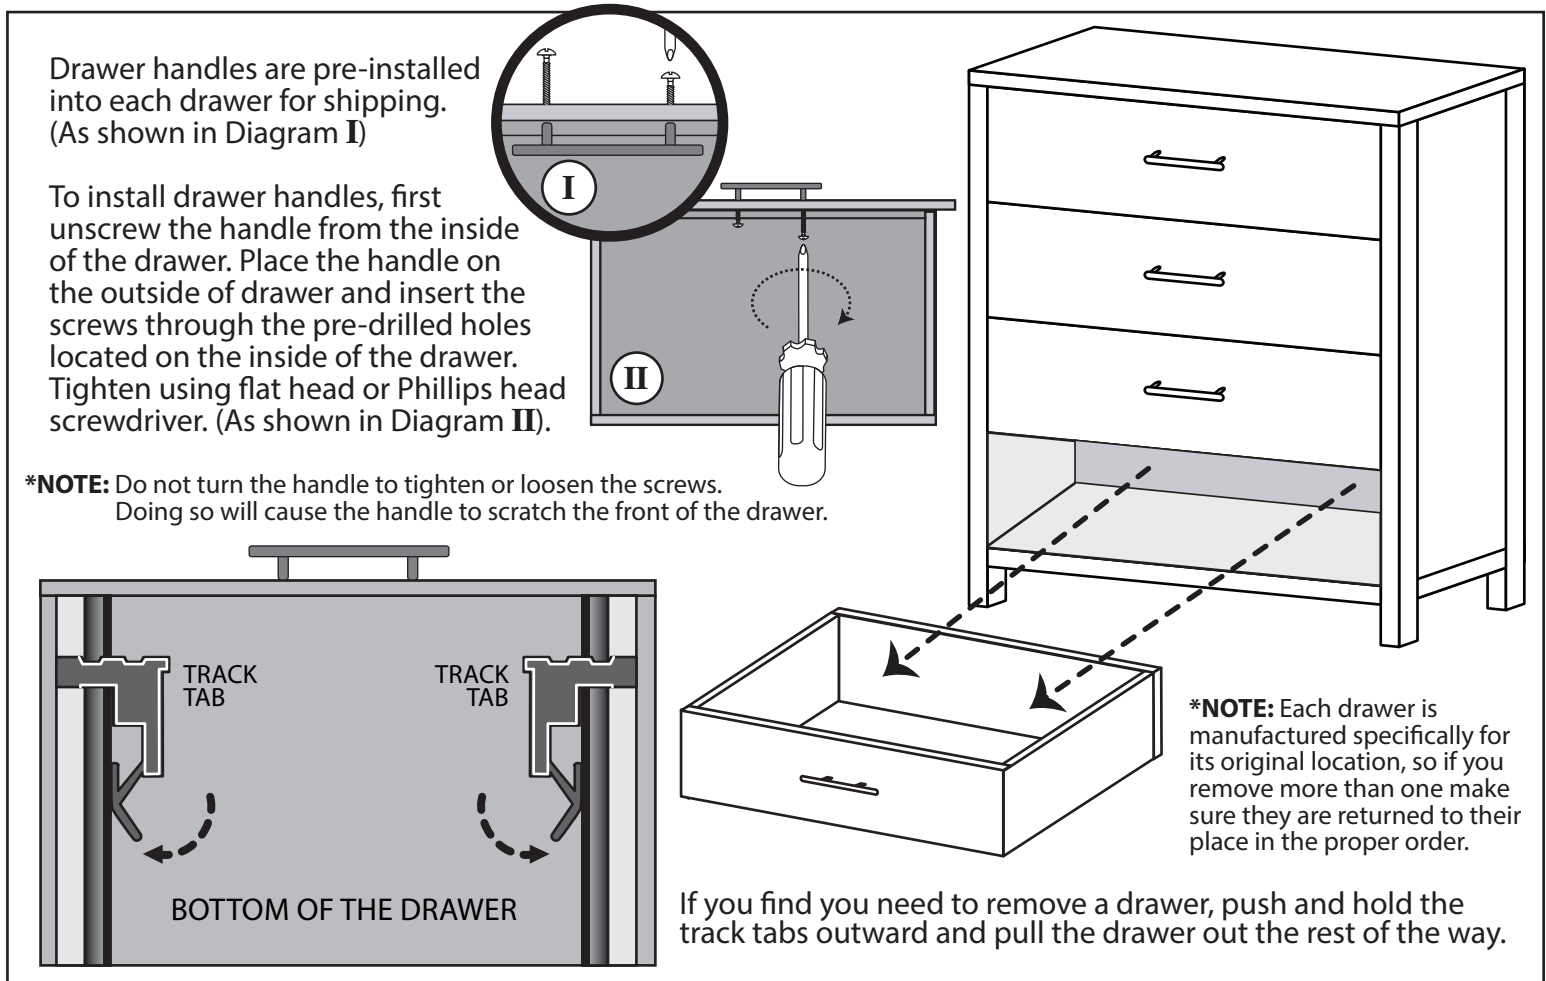

Niko / Aniko 4 Drawer Dresser

5368: NK-4D-DR-BN

Congratulations on the purchase of your Niko / Aniko 4 drawer dresser. This dresser has been crafted to the highest standards of quality and safety and will give you many years of enjoyment and practical use.

Since this dresser is a natural bamboo product there will be variations in color and grain, and minor wood grain checking may occur. This is normal and does not compromise the integrity of your dresser. Variation in the character of this piece is integral to its beauty and distinguishes it from lower quality composite materials.

Assembly is quite simple and requires only a flat head or Phillips head screwdriver. The use of a power drill with Phillips head attachment is helpful but not necessary. Assembly will be most easily accomplished if you take the time to carefully sort the hardware and familiarize yourself with the function of each piece.