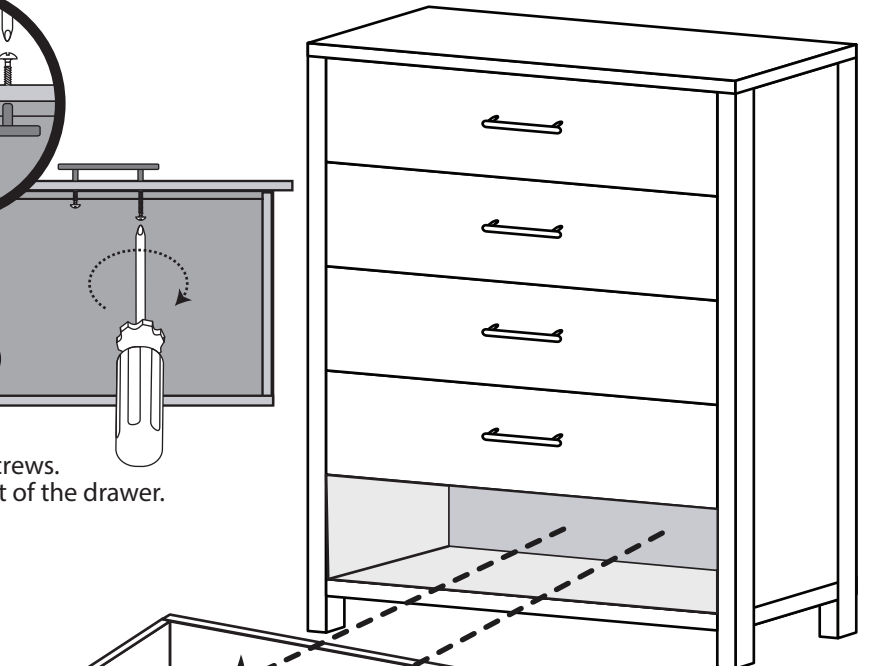

*NOTE: Each drawer is manufactured specifically for its original location, so if you remove more than one make sure they are returned to their place in the proper order.

If you find you need to remove a drawer, push and hold the track tabs outward and pull the drawer out the rest of the way.

If you should require assistance with assembly, part replacement or any other matter, contact the toll-free Epoch Design Service Center from anywhere in the Continental United States, Monday through Friday, 9 AM – 5 PM Pacific Standard Time at 1-800-589-7990. You may also email your request or comments to info@epochbydesign.com and a service representative will respond.

Thank you and Enjoy

HAVE QUESTIONS OR CONCERNS? CALL US FIRST: 1-800-589-7990

Copyright © 2018 Epoch Design™ All rights reserved