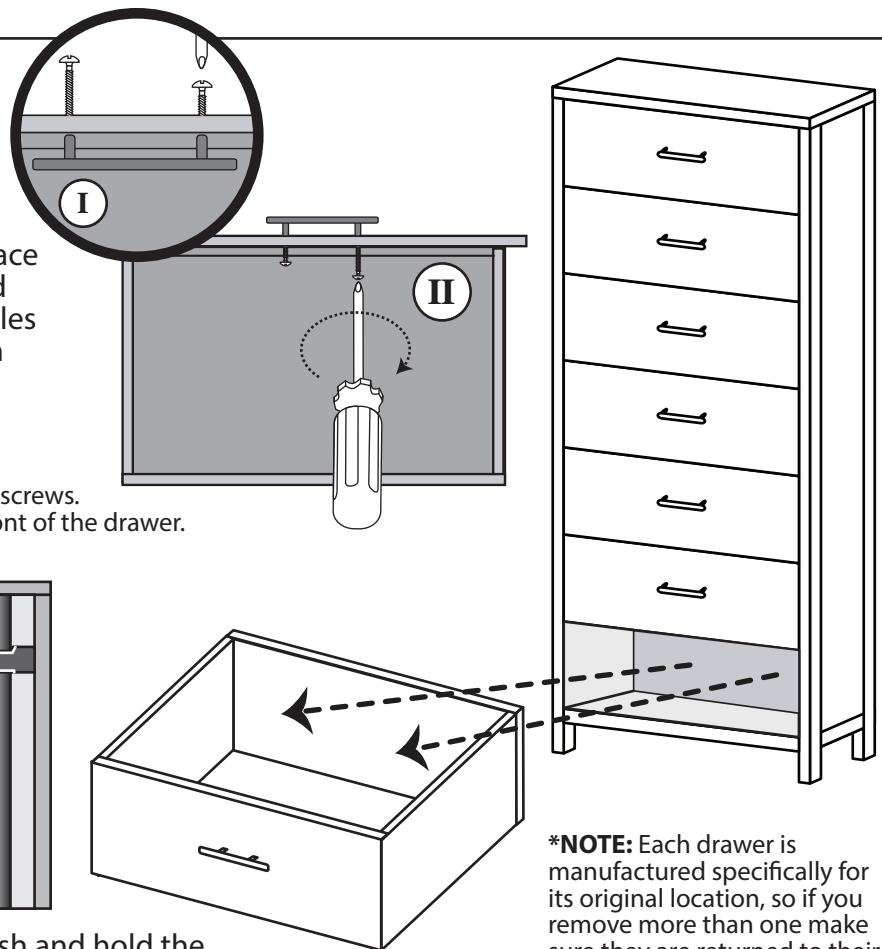

Assembly is quite simple and requires only a flat head or Phillips head screwdriver. The use of a power drill with Phillips head attachment is helpful but not necessary. Assembly will be most easily accomplished if you take the time to carefully sort the hardware and familiarize yourself with the function of each piece.

Drawer handles are pre-installed into each drawer for shipping.
(As shown in Diagram I)

To install the drawer handles, first unscrew the handle from the inside of the drawer. Place the handle on the outside of the drawer and insert the screws through the pre-drilled holes located on the inside of the drawer. Tighten using flat head or Phillips head screwdriver.
(As shown in Diagram II).

***NOTE:** Do not turn the handle to tighten or loosen the screws. Doing so will cause the handle to scratch the front of the drawer.

If you find you need to remove a drawer, push and hold the track tabs outward and pull the drawer out the rest of the way.