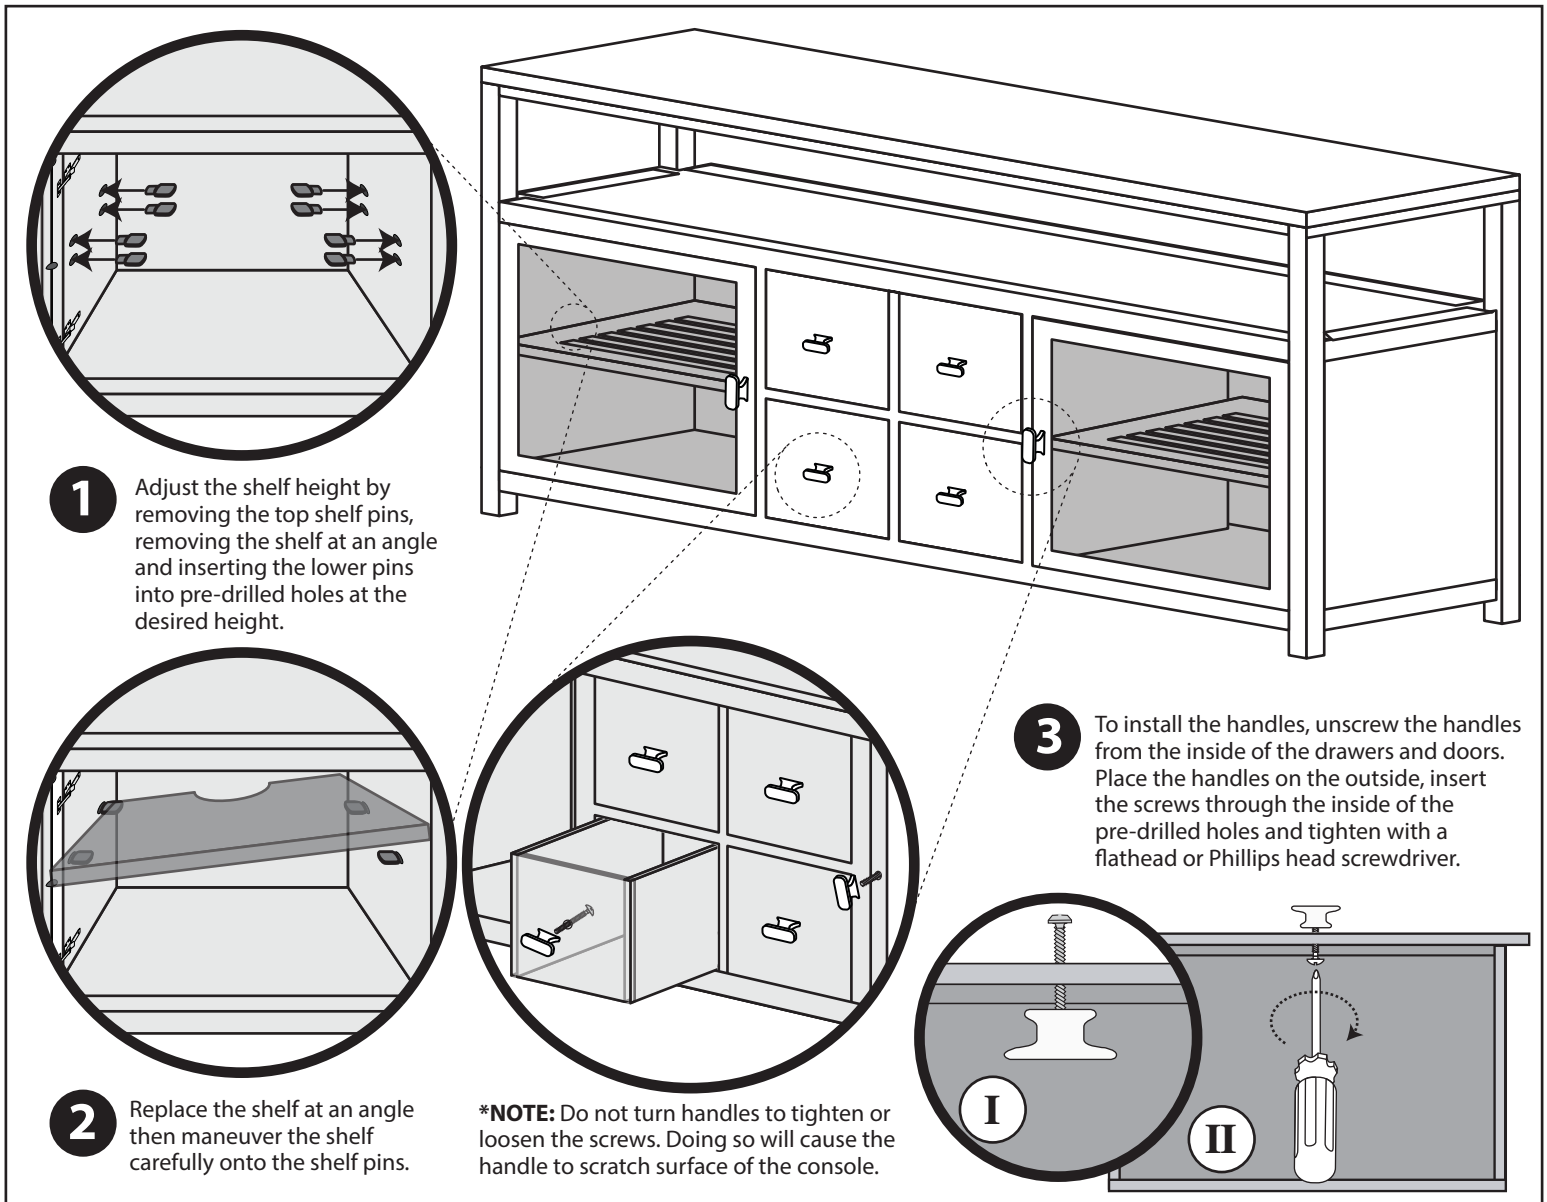

Pacifica Media Console

5309: PM-OS-EC-ES 5019: PM-OS-EC-GR

Congratulations on the purchase of your Pacifica Media Console. It has been crafted to the highest standards of quality and safety and will give you many years of enjoyment and practical use.

Since this is a natural wood product there will be variations in color and grain, and minor wood grain checking may occur. This is normal and does not compromise the integrity of your console. Variation in the character of wood is integral to the beauty and appeal of this furniture, and distinguishes it from lower quality materials.

On this insert you will find a list of the hardware and parts necessary for assembly, as well as detailed instructions. Assembly is quite simple and requires only a Phillips Head Screwdriver.

If you should require assistance with assembly, part replacement or any other matter, contact the toll-free Epoch Design Service Center from anywhere in the Continental United States, Monday through Friday, 9 AM – 5 PM Pacific Standard Time at 1-800-589-7990. You may also email your request or comments to info@epochbydesign.com and a service representative will respond.

Thank you and Enjoy

HAVE QUESTIONS OR CONCERNS? CALL US FIRST: 1-800-589-7990

Copyright © 2018 Epoch Design™ All rights reserved